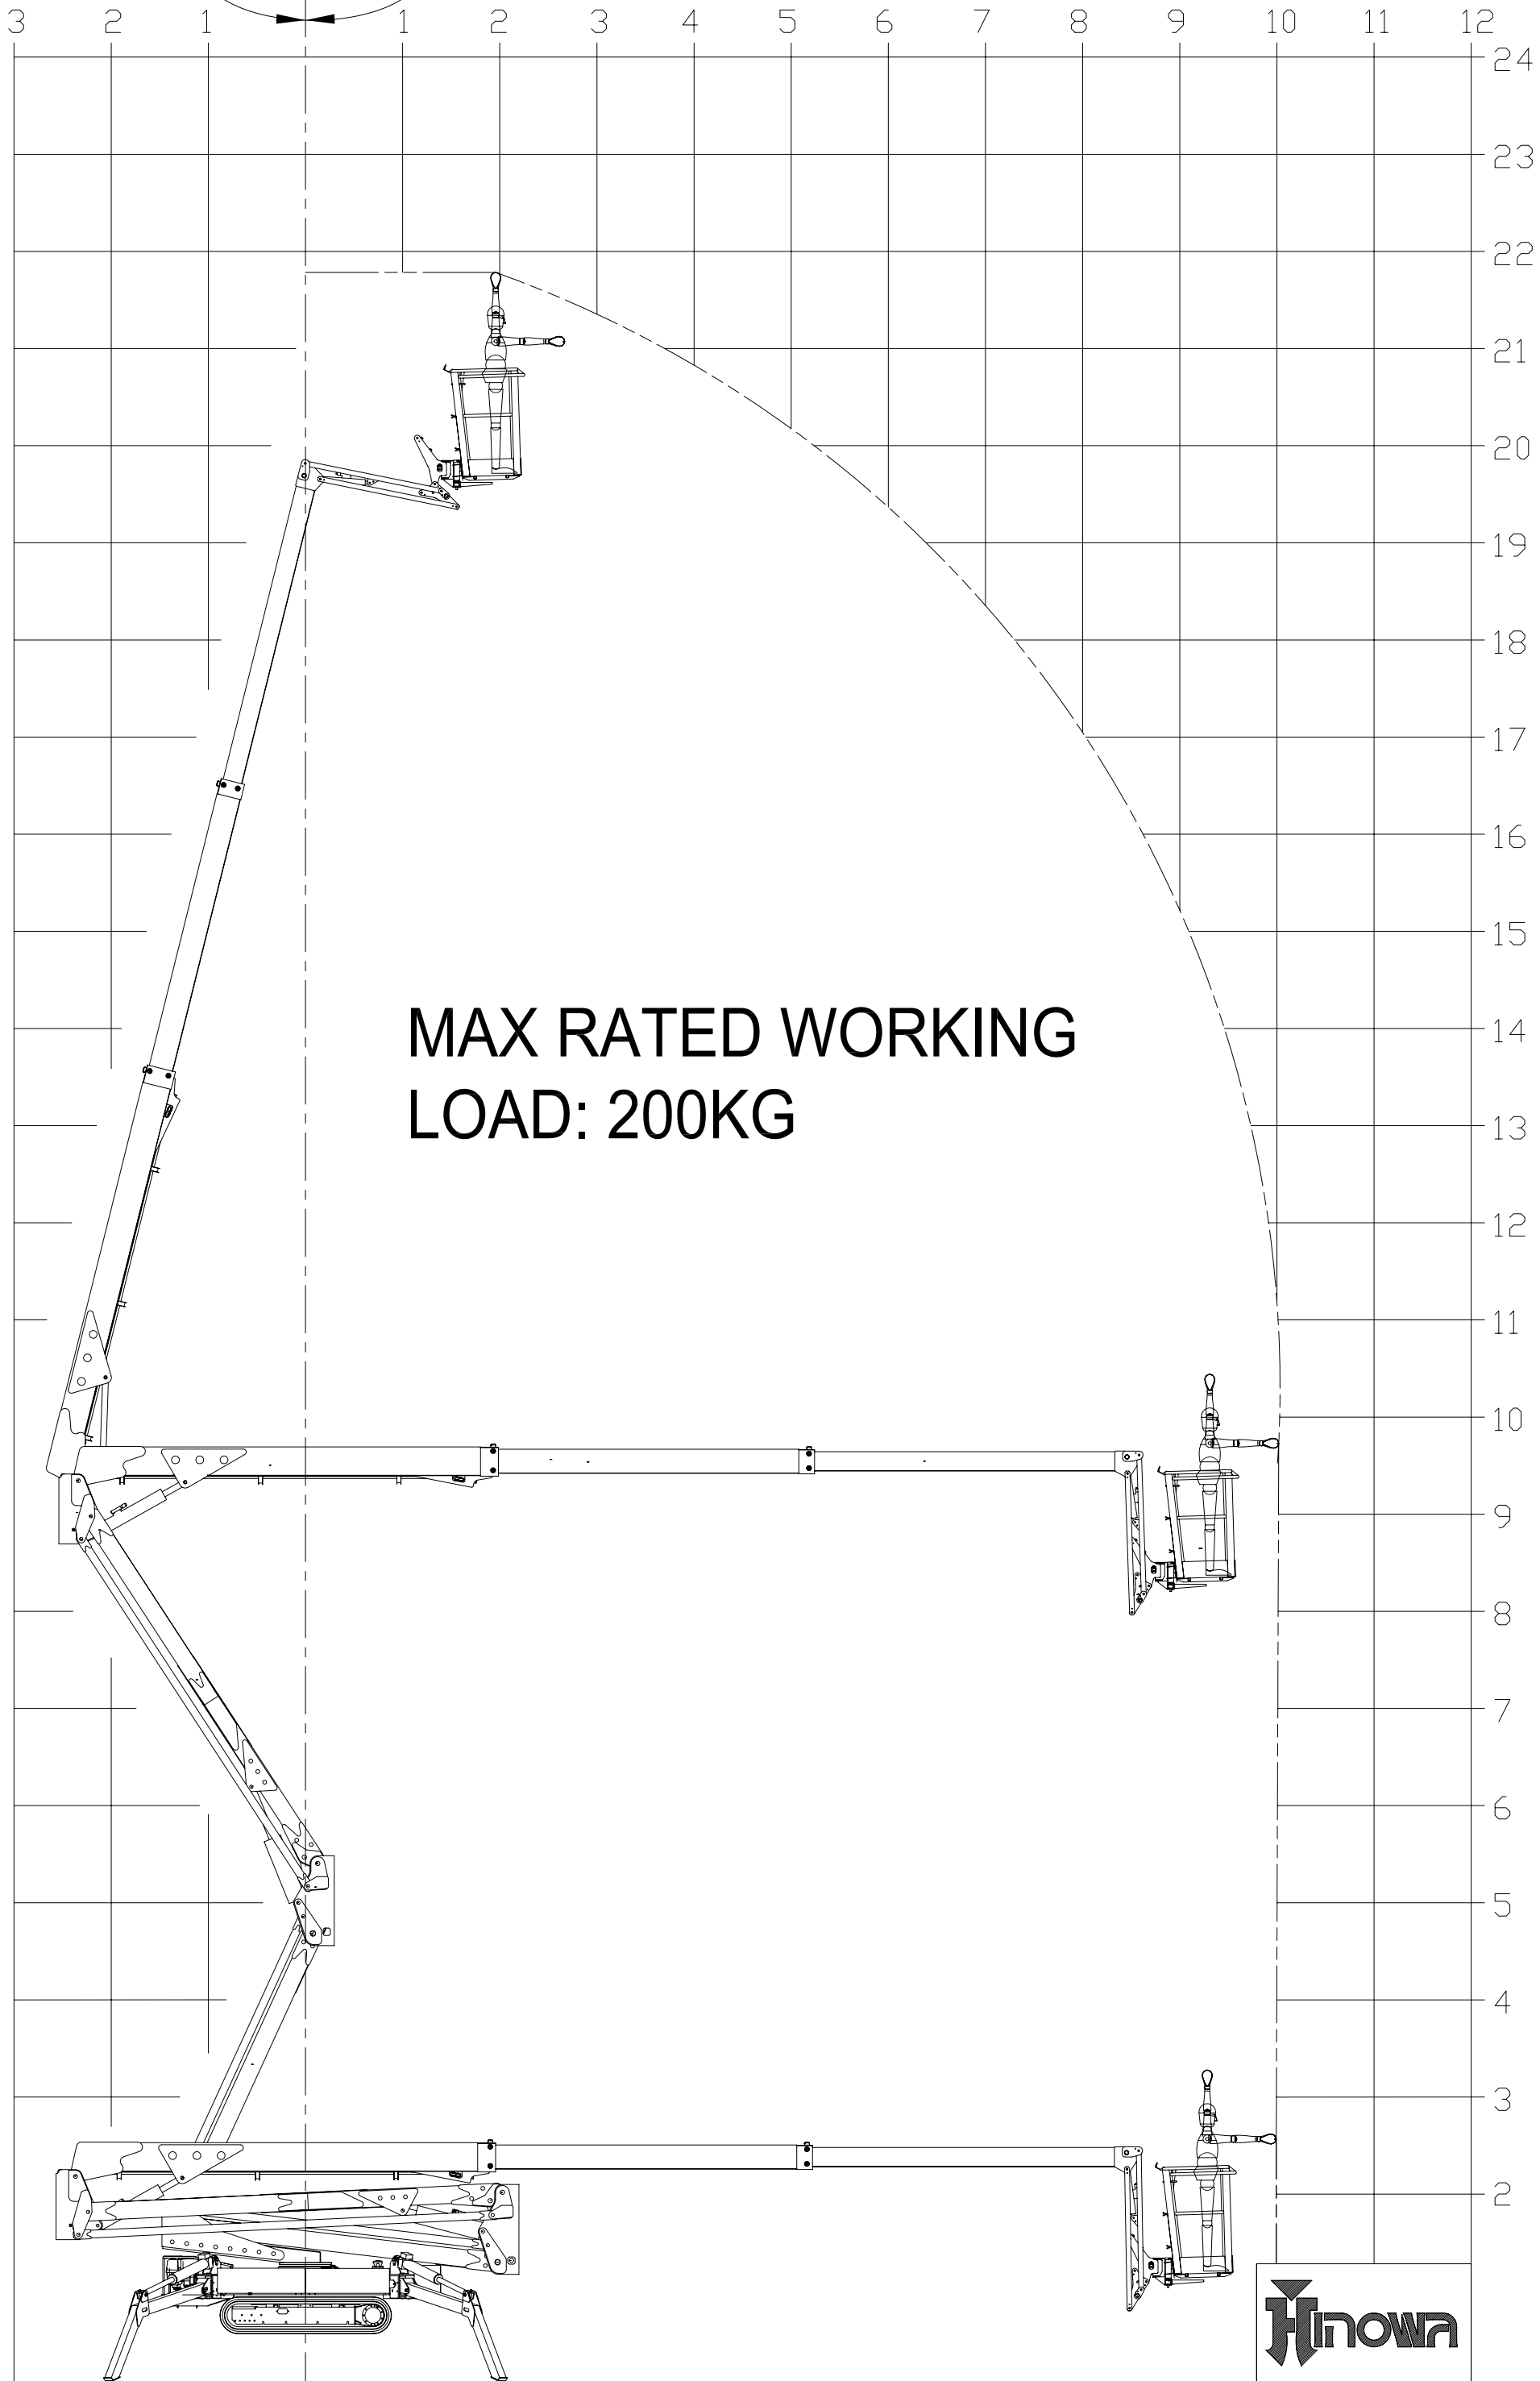

ROTAZIONE 360°

**MAX RATED WORKING  
LOAD: 200KG**